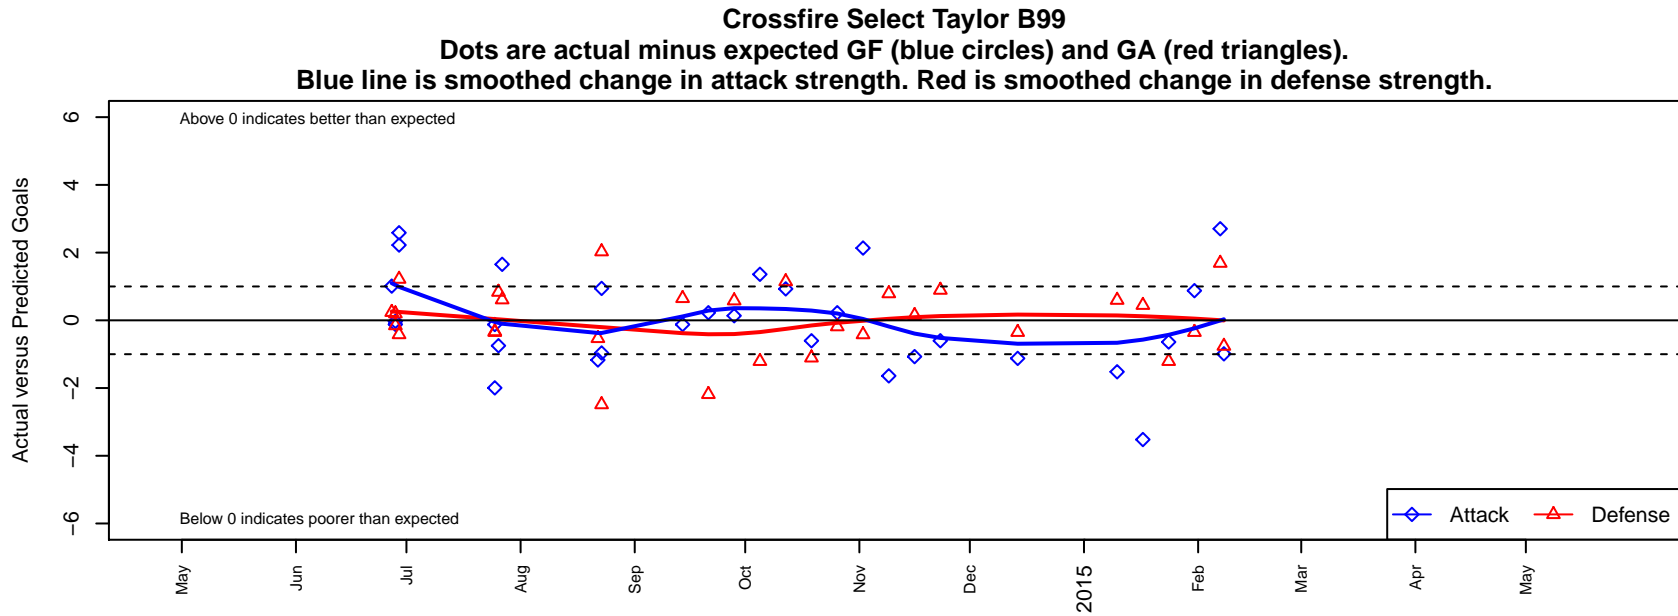

## Crossfire Select Taylor B99

Crossfire Select SC  
 Redmond, WA  
 B99 total strength=1434  
 attack=10.51 defense=7.72  
 fall league = NPSL B15D1

alt names used:  
 57 Crossfire Select B99 Taylor  
 Crossfire Select B99 Taylor  
 Crossfire Select B99 Taylor  
 Crossfire Select B99 Taylor  
 LWYSA CROSSFIRE SELECT B99 TAYLOR (v

Venues played:  
 2014 Baker Blast COPA U15  
 2014 Crossfire Select Cup BU15 Gold  
 2014 REDAPT Cup Gold U15  
 2014 NPSL B15D1  
 2014 Founders Cup B99

**attack and defense variance (black dot)  
relative to other teams  
and top 10 in region**