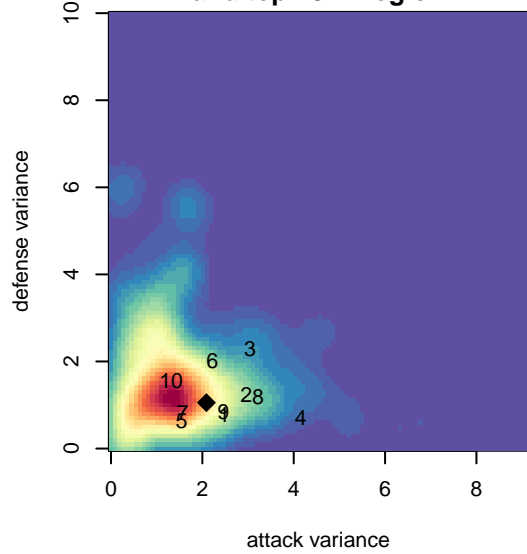

**attack and defense variance (black dot)
relative to other teams
and top 10 in region**