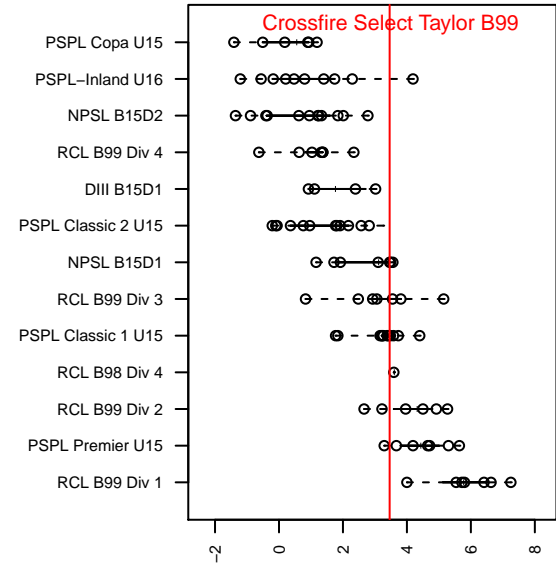

**attack and defense rating
relative to others at age
and all opponents in last 13 months**