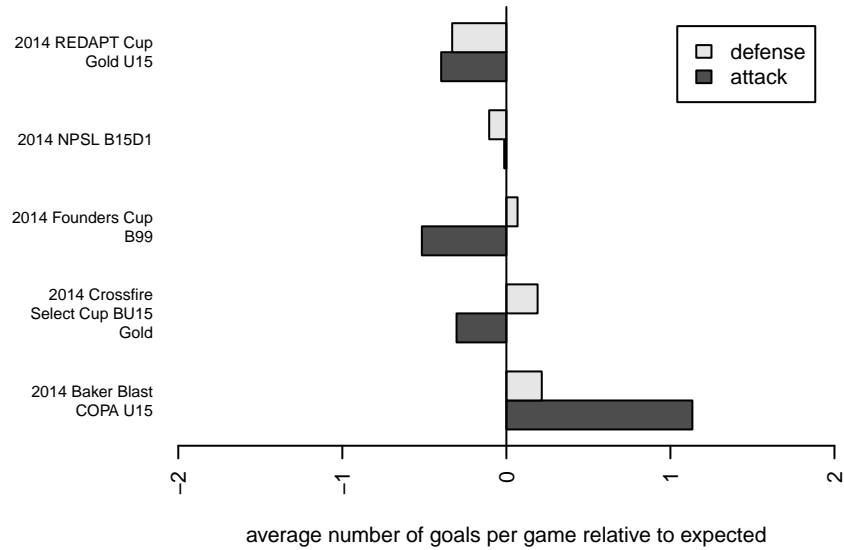

Performance relative to 13 month average